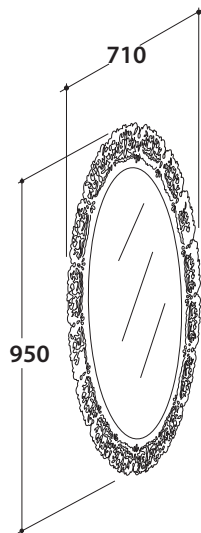

# PAESTUM MIRROR PASR38

# GLOBO

Cod. **PASR38**

Mirror with metal frame, old looking metal finish. Weight 6,3 Kg