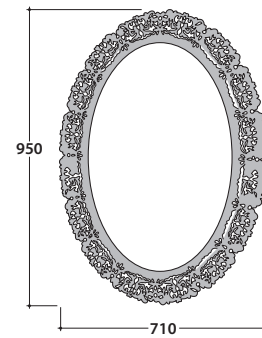

# PAESTUM MIRROR PASR38

# GLOBO

Cod. **PASR38**

Mirror with metal frame, old looking metal finish. Weight 6,3 Kg