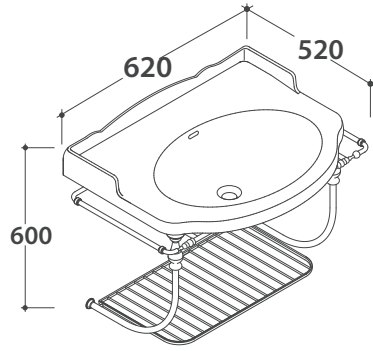

PAESTUM WALL-HUNG STRUCTURE PASC57

GLOBO

Cod. **PASC57**

Brass chromium-plated wall-hung structure 59.52 h48 cm, for basin PA057. Weight 8 Kg